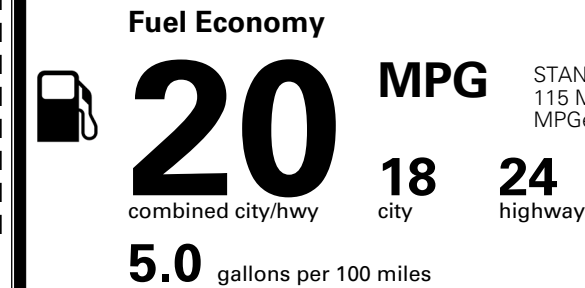

\$495.00
 \$250.00
 \$145.00

MSRP INCLUDING OPTIONS

\$ 52,680.00

INLAND FREIGHT AND HANDLING

\$ 1,545.00

TOTAL MANUFACTURER'S SUGGESTED RETAIL PRICE ▶

\$ 54,225.00

TOTAL ADDITIONAL WEIGHT: 11.7

EPA DOT Fuel Economy and Environment

Gasoline Vehicle

STANDARD SUVs range from 13 to 115 MPG. The best vehicle rates 146 MPGe.

You spend
\$3,500
 more in fuel costs
 over 5 years
 compared to the
 average new vehicle.