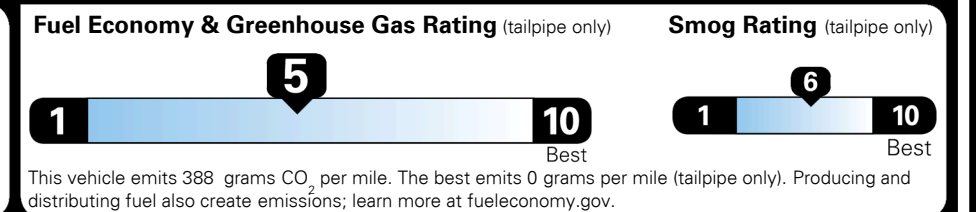

\$ 45,965.00

TOTAL ADDITIONAL WEIGHT: 19.8

EPA DOT Fuel Economy and Environment

Gasoline Vehicle

You spend \$2,250 more in fuel costs over 5 years compared to the average new vehicle.

Annual fuel cost \$2,150