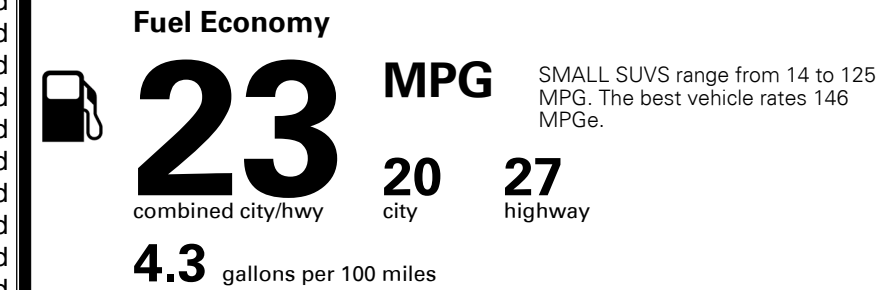

\$ 45,965.00

TOTAL ADDITIONAL WEIGHT: 19.8

EPA DOT Fuel Economy and Environment

Gasoline Vehicle

You spend \$2,250 more in fuel costs over 5 years compared to the average new vehicle.

Annual fuel cost \$2,150