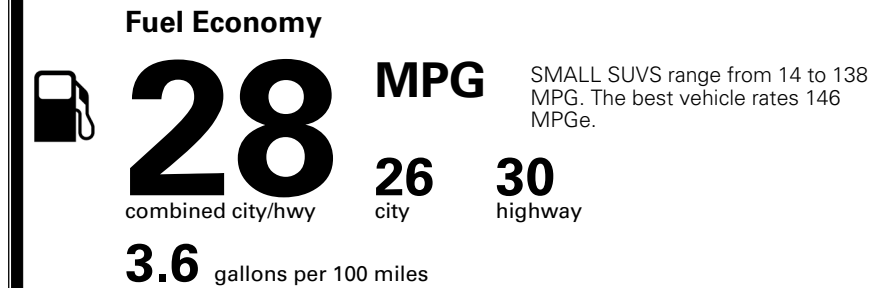

TOTAL ADDITIONAL WEIGHT: 8.0

EPA DOT Fuel Economy and Environment

Gasoline Vehicle

You spend \$250
 more in fuel costs over 5 years compared to the average new vehicle.

Annual fuel cost \$1,650

Actual results will vary for many reasons, including driving conditions and how you drive and maintain your vehicle. The average new vehicle gets 29 MPG and costs \$8,000 to fuel over 5 years. Cost estimates are based on 15,000 miles per year at \$ 3.10 per gallon. MPGe is miles per gasoline gallon equivalent. Vehicle emissions are a significant cause of climate change and smog.